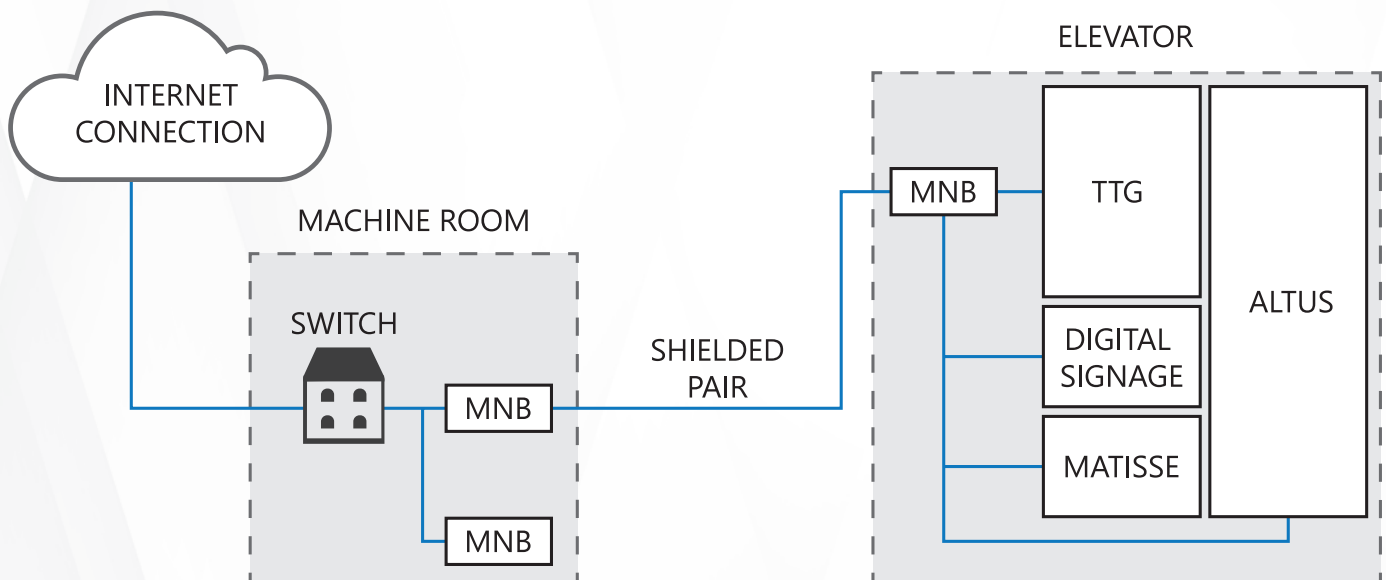

MANAGEMENT SOFTWARE

MosaicONE

One software to manage all devices – MosaicONE is a cloud-based software that allows a user from any location with an Internet connection to update and manage networked devices from Lift Solutions.

The theme designer allows you to create or edit the displays whenever and wherever you want! You can do it all yourself, or delegate responsibility to other users.

- ✓ Pictures & Slideshows
- ✓ Time & Weather
- ✓ News & RSS Feeds
- ✓ Local & Streaming Video
- ✓ Position Indicator
- ✓ Per Floor Messaging
- ✓ HTML Coded Content
- ✓ Full Scheduling
- ✓ Hardware Status Tracking

MNB = MAD Network Box