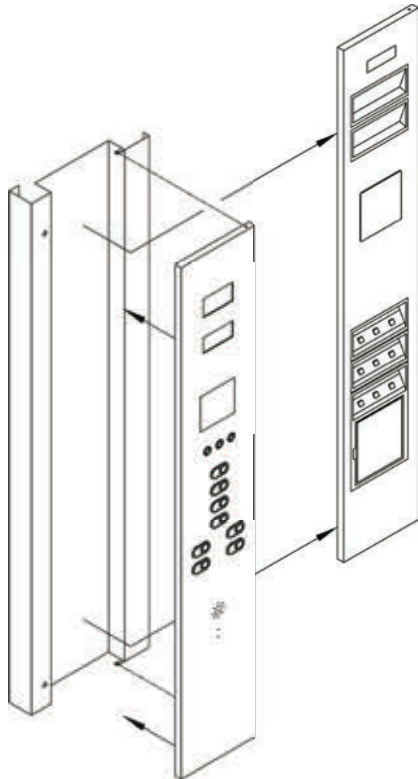

CAR OPERATING PANELS (RETROFIT KIT)

IMPULSE

The Impulse retrofit kit is designed for the Dover Impulse hydraulic elevator fixture.

A direct retrofit replacement means no dimensions or measurements to worry about, no cutting or complex installation methods.

The end result is a quick installation that minimizes your elevators down time, while upgrading your fixture to a more reliable vandal proof design.

The Impulse Retrofit offers a turn key solution while improving the elevator's reliability.

OPTIONS

Buttons/Tactile All buttons/Braille tactiles available

Plate Finish All materials and finishes available

SS#4 COP shown with 4.3 Giotto TFT PI, BS Classic pushbutton, Julius surface mount tactile and surround, 2000 code with surface mount service key switches.