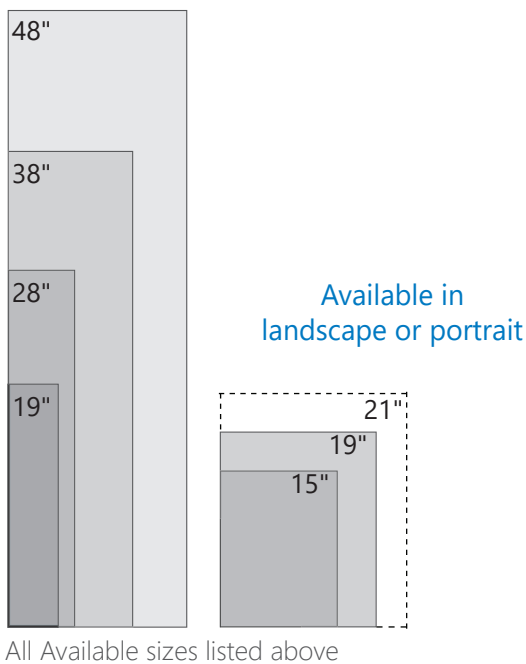

SS#4 COP shown with 48" Altus PI, Dune pushbutton and Surround with Cast Tactile