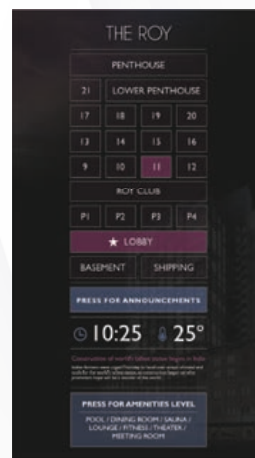

Upgrade Your Traditional Pushbuttons. Add a fully-interactive, customizable feature to your premium cab interior. Our elevator fixture's unrivaled touchscreen replaces the outdated elevator pushbutton, allowing for changes to graphics on an as-needed basis.

RESIDENTIAL

Brand your elevator and keep your residents informed with message boards, which can be automatically scheduled to update. Change the displays for special occasions such as holidays or events.

Architectural renderings can be incorporated into the graphics. A crisp building graphic identifies destination floors when selected, letting passengers visualize where they are going within the building. Instructions can also be added to the screen (e.g. scan access card).