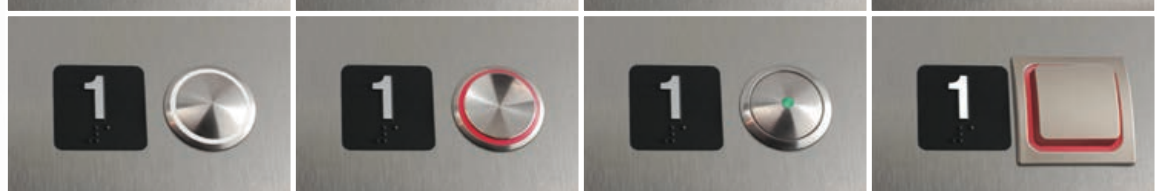

ROUND
FLUSH

PLAZA
SLIMLINE TACTILE

JULIUS
FLUSH

SQUARE
FLUSH

**CALIFORNIA
FISHTAIL**
FLUSH

BS CALIFORNIA

ATOLL

BL BLANK