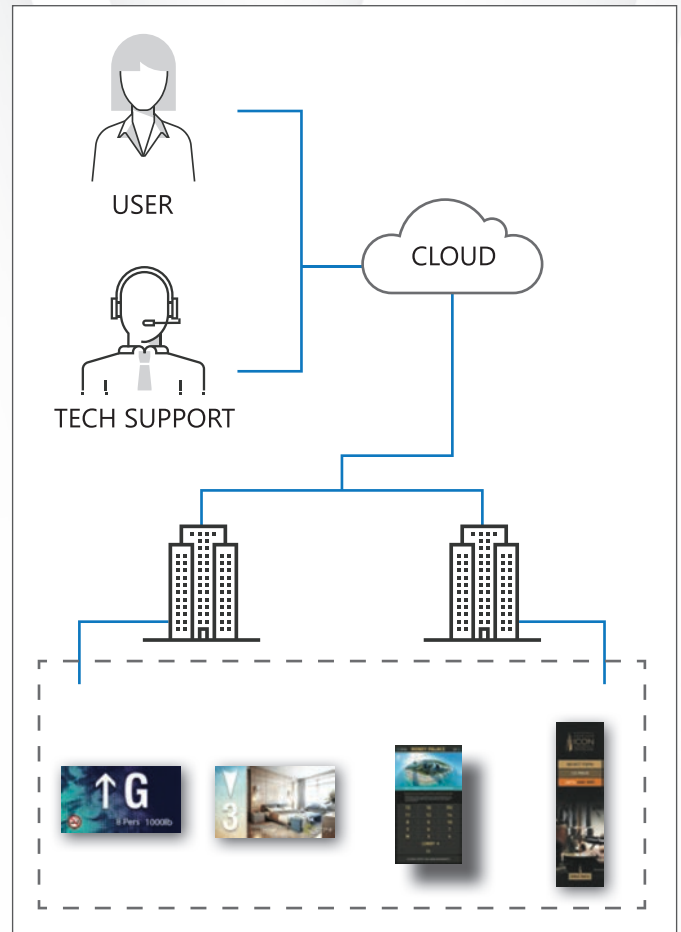

MANAGEMENT SOFTWARE

MosaicONE

One software to manage all devices – MosaicONE is a cloud-based software that allows a user from any location with an Internet connection to update and manage networked devices from Lift Solutions.

The theme designer allows you to create or edit the displays whenever and wherever you want! You can do it all yourself, or delegate responsibility to other users.

- ✓ Pictures & Slideshows
- ✓ Time & Weather
- ✓ News & RSS Feeds
- ✓ Local & Streaming Video
- ✓ Position Indicator
- ✓ Per Floor Messaging
- ✓ HTML Coded Content
- ✓ Full Scheduling
- ✓ Hardware Status Tracking

MNB = MAD Network Box