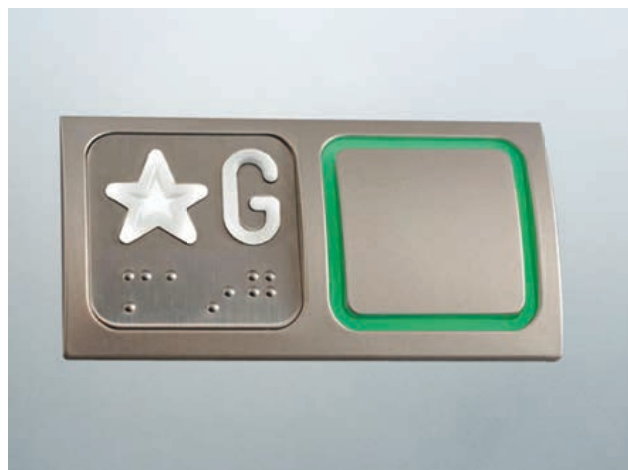

CAR OPERATING PANELS

GLASS

Contemporary glass fixtures are becoming a popular alternative to traditional Stainless Steel car panels. Finally builders, architects and interior designers can bring the building's design not only into the elevator interior, but into the fixtures as well.

Our new prestigious Glass fixture line ties the modern and innovative concepts together. Its sleek look and functionality will be a great accent for your newly refreshed elevator interior.

OPTIONS

Illumination

Red

Green

Blue

White

Tactile

Stainless steel with white, no illumination or cast brushed on black

Upgrade

Standard or California Dune pushbutton

Plate Finish

Available in any colour or desired print in background