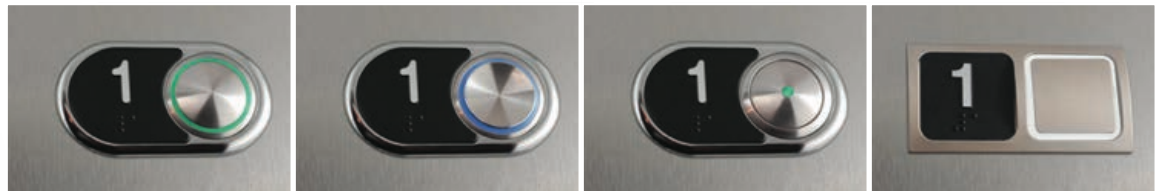

JULIUS
TACTILE AND
SURROUND